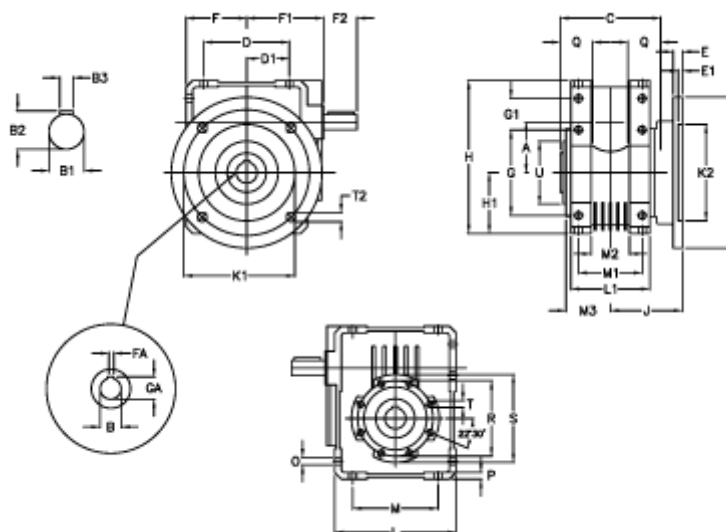

Article number: 3922110080500

Description: Worm gear with solid input shaft  
W 110UFC1-80-HS unassembled

## Measures

A = 110.10	Description = W110UFC-xx-P80 B5	G1 = 58.0	L = 250	Q = 45
B = 42	E = 20	GA = 45.3	L1 = 143	R = 165
B1 = 25	E1 = 12	H = 308.0	M = 184	S = 200
B2 = 28.0	F = 125.0	H1 = 125.0	M1 = 115	T = M12x19
B3 = 8	F1 = 157.0	J = 131.5	M2 = 69	T2 = 13.0
C = 155	F2 = 60	K = 280	M3 = 73.0	U = 130
D = 174.0	FA = 12	K1 = 230	O = 14.0	
D1 = 82.0	G = 184	K2 = 170	P = 14	